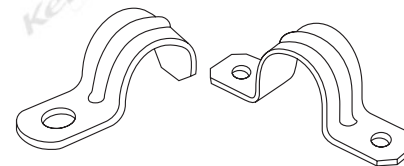

ENCLOSURES

EMT CONDUIT FITTINGS EMT SERIES

DESCRIPTION

Kele offers a complete line of EMT fittings for 1/2" and 3/4".

ORDERING INFORMATION

Model	Description	Unit Quantity
EMT 90° ELBOW		
EMTEL12	1/2" EMT 90° elbow	1 piece
EMTEL34	3/4" EMT 90° elbow	1 piece
EMT OFFSET NIPPLE UL FILE E35001		
EMTOFNP12	1/2" EMT offset nipple	1 piece
EMT SET SCREW CONNECTOR UL FILE E35001		
EMTSCN12	1/2" EMT set screw connector	1 piece
EMTSCN34	3/4" EMT set screw connector	1 piece
EMT SET SCREW COUPLING UL FILE E35001		
EMTSCU12	1/2" EMT set screw coupling	1 piece
EMTSCU34	3/4" EMT set screw coupling	1 piece
EMT COMPRESSION CONNECTOR UL FILE E35001		
EMTCCN12	1/2" EMT compression connector	1 piece
EMTCCN34	3/4" EMT compression connector	1 piece
EMT COMPRESSION COUPLING UL FILE E32539		
EMTCCU12	1/2" EMT compression coupling	1 piece
EMTCCU34	3/4" EMT compression coupling	1 piece
EMT 90° COMPRESSION CONNECTOR UL FILE E35001		
EMTCCN9012	1/2" 90° compression connector	1 piece
EMTCCN9034	3/4" 90° compression connector	1 piece
EMT ONE-HOLE STRAP UL FILE E333806		
EMT1STP12	1/2" EMT one-hole strap	1 piece
EMT1STP34	3/4" EMT one-hole strap	1 piece
EMT TWO-HOLE STRAP UL FILE E333806		
EMT2STP12	1/2" EMT two-hole strap	1 piece
EMT2STP34	3/4" EMT two-hole strap	1 piece
EMT PULLING ELBOW		
EMTPE12	1/2" EMT pulling elbow	1 piece
EMTPE34	3/4" EMT pulling elbow	1 piece

Elbow

Offset Nipple

Set Screw Connector

Set Screw Coupling

Compression Connector

90° Compression Connector

1-hole Strap

2-hole Strap

Pulling Elbow